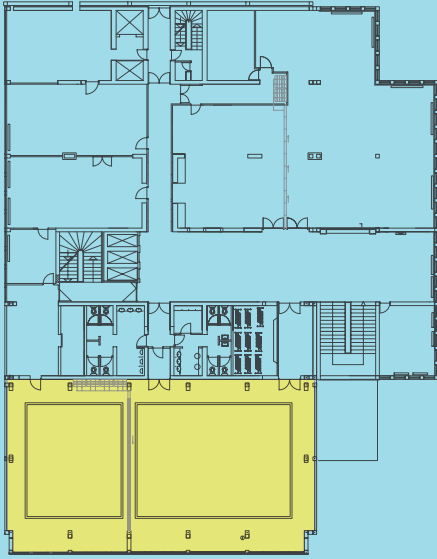

Four Points by Sheraton Panorama Hotel Zagreb

KAPTOL

TOTAL AREA 348 m²
DOOR H/W 2,2 x 2,2 m²
HEIGHT 3,3 m
MEZZANINE

- Power point 16a / 220v
- Power point (magic) 16a / 380v
- ▲ Telephone point
- Television socket
- △ Internet
- Projection screen