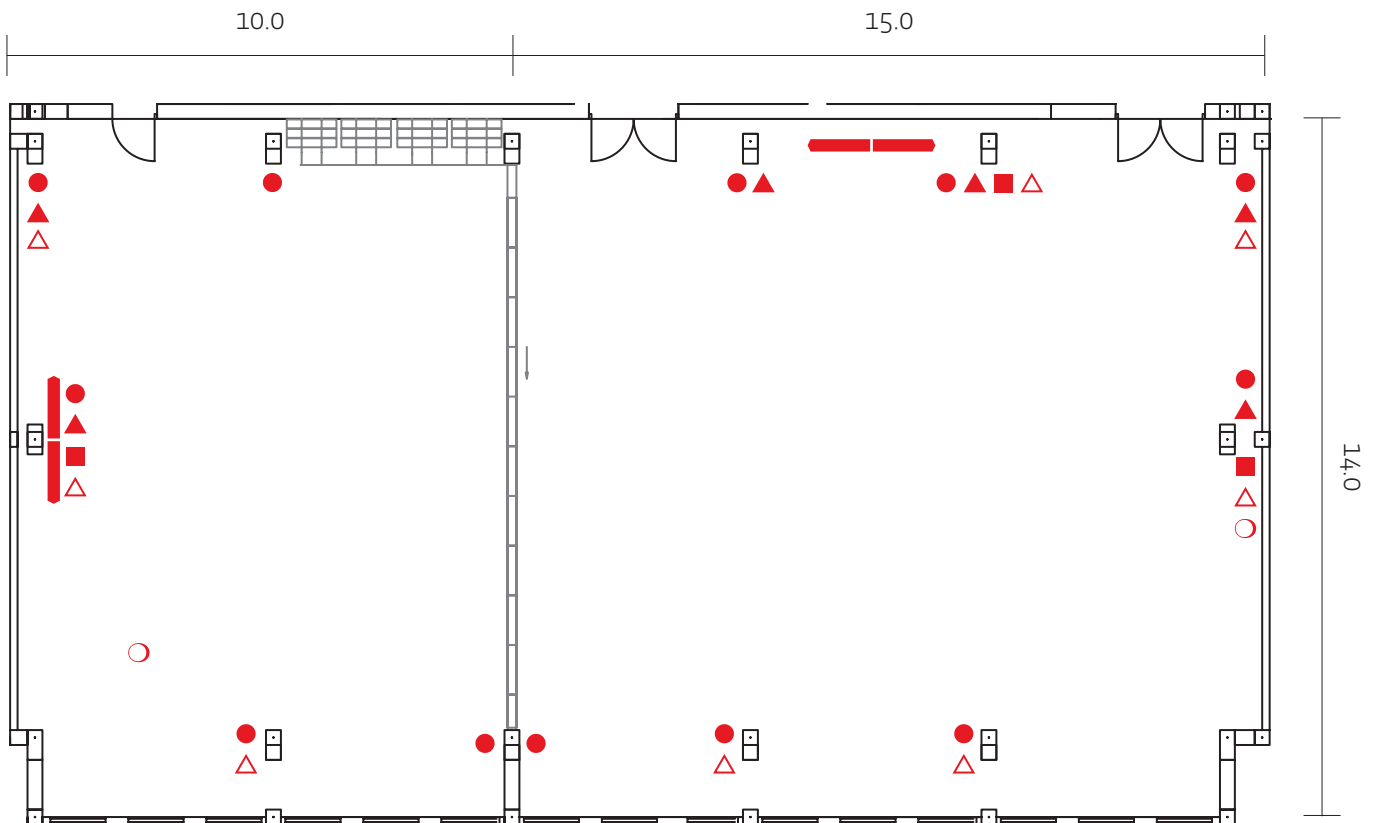

Four Points by Sheraton Panorama Hotel Zagreb

KAPTOL

TOTAL AREA 348 m²
DOOR H/W 2,2 x 2,2 m²
HEIGHT 3,3 m
MEZZANINE

- Power point 16a / 220v
- Power point (magic) 16a / 380v
- ▲ Telephone point
- Television socket
- △ Internet
- Projection screen