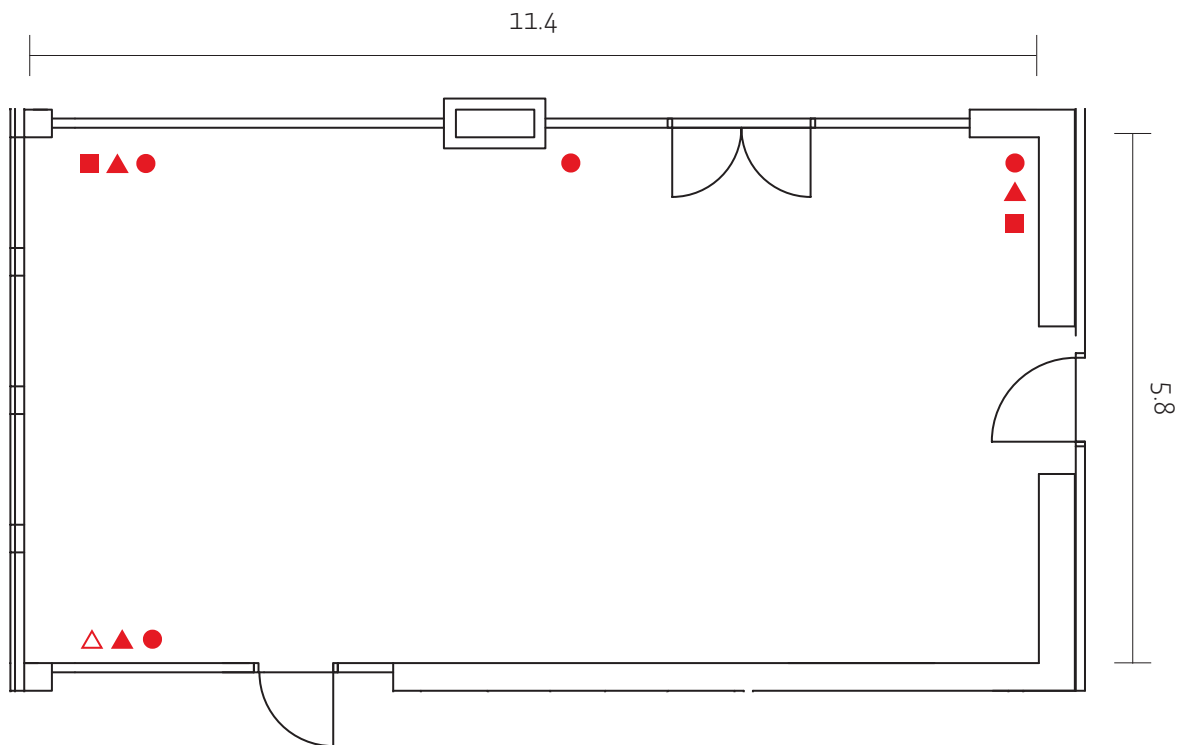

Four Points by Sheraton Panorama Hotel Zagreb

CAMELLIA

TOTAL AREA 60 m²
DOOR H/W 2,2 x 1,0 m²
HEIGHT 3,0 m
MEZZANINE

- Power point 16a / 220v
- Power point (magic) 16a / 380v
- ▲ Telephone point
- Television socket
- △ Internet