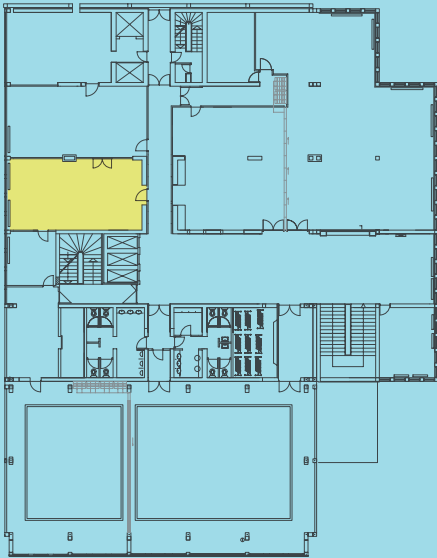

Four Points by Sheraton Panorama Hotel Zagreb

CAMELLIA

TOTAL AREA 60 m²
DOOR H/W 2,2 x 1,0 m²
HEIGHT 3,0 m
MEZZANINE

- Power point 16a / 220v
- Power point (magic) 16a / 380v
- ▲ Telephone point
- Television socket
- △ Internet