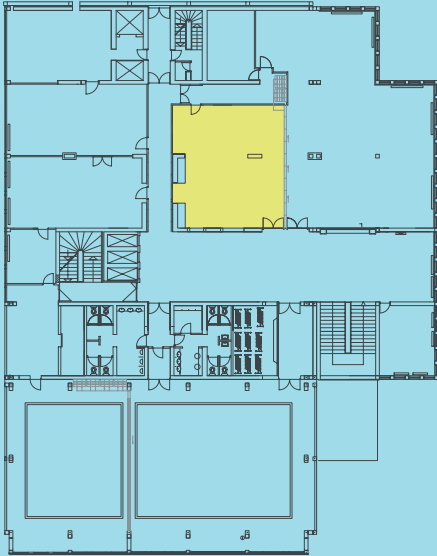

Four Points by Sheraton Panorama Hotel Zagreb

GRIC

TOTAL AREA 86.28 m²
DOOR H/W 2,2 x 1,7 m²
HEIGHT 2,7 m
MEZZANINE