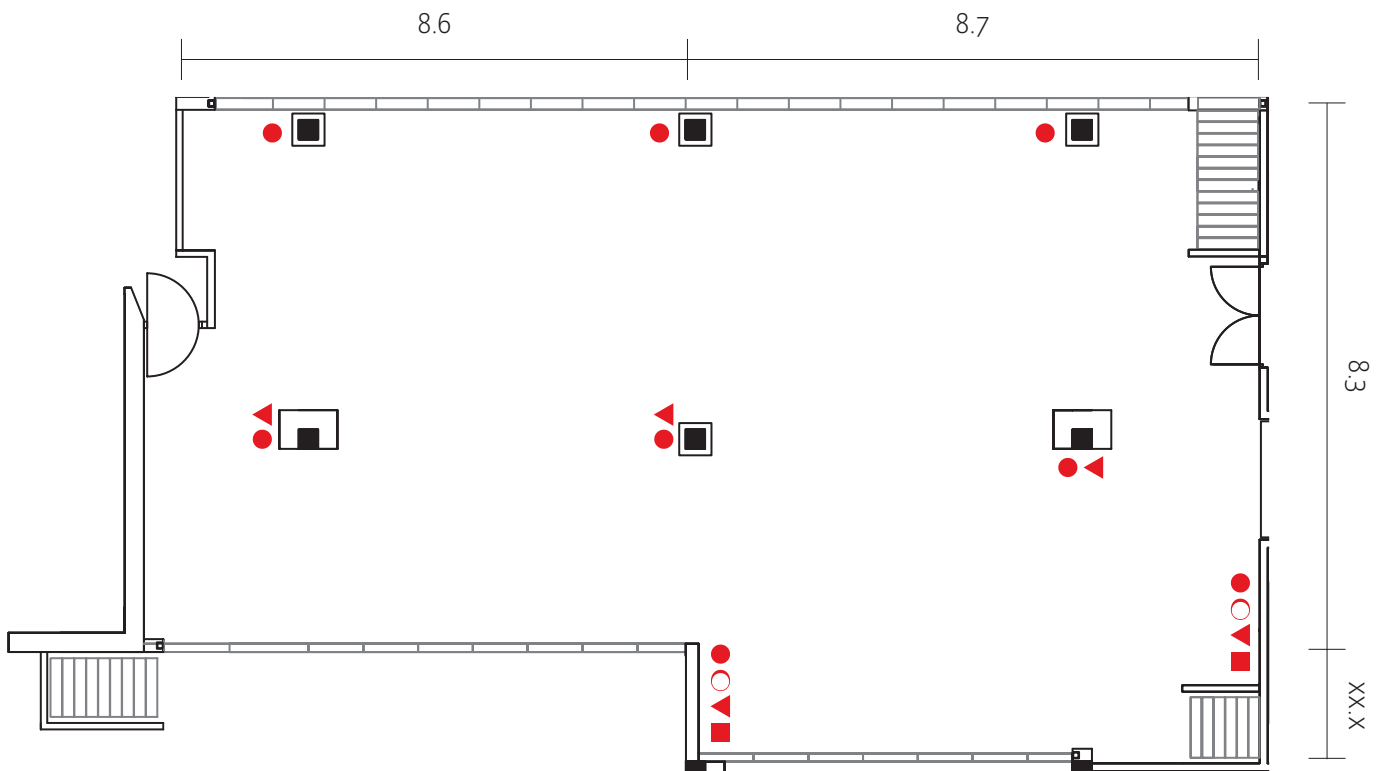

Four Points by Sheraton Panorama Hotel Zagreb

GRAND BALLROOM I

TOTAL AREA 240 m²
DOOR H/W 2,4 x 1,5 m²
HEIGHT 3,6 m
GROUND FLOOR

- Power point 16a / 220v
- Power point (magic) 16a / 380v
- ▲ Telephone point
- Television socket
- △ Internet

Four Points by Sheraton Panorama Hotel Zagreb

GRAND BALLROOM II

TOTAL AREA 156 m²
DOOR H/W 2,4 x 1,5 m²
HEIGHT 3,6 m
GROUND FLOOR

- Power point 16a / 220v
- Power point (magic) 16a / 380v
- ▲ Telephone point
- Television socket