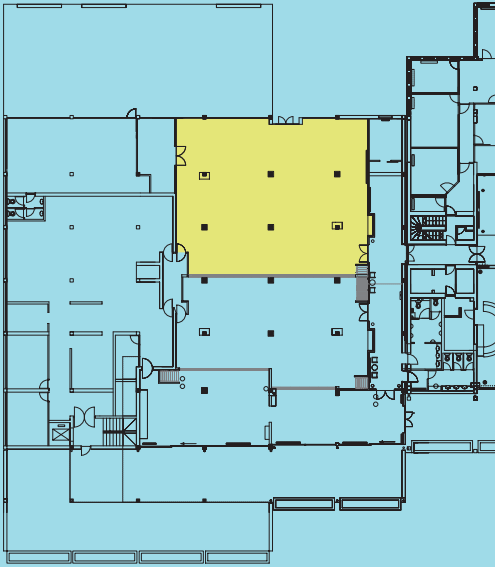

Four Points by Sheraton Panorama Hotel Zagreb

GRAND BALLROOM I

TOTAL AREA 240 m²
DOOR H/W 2,4 x 1,5 m²
HEIGHT 3,6 m
GROUND FLOOR

- Power point 16a / 220v
- Power point (magic) 16a / 380v
- ▲ Telephone point
- Television socket
- △ Internet

Four Points by Sheraton Panorama Hotel Zagreb

GRAND BALLROOM II

TOTAL AREA 156 m²
DOOR H/W 2,4 x 1,5 m²
HEIGHT 3,6 m
GROUND FLOOR

- Power point 16a / 220v
- Power point (magic) 16a / 380v
- ▲ Telephone point
- Television socket