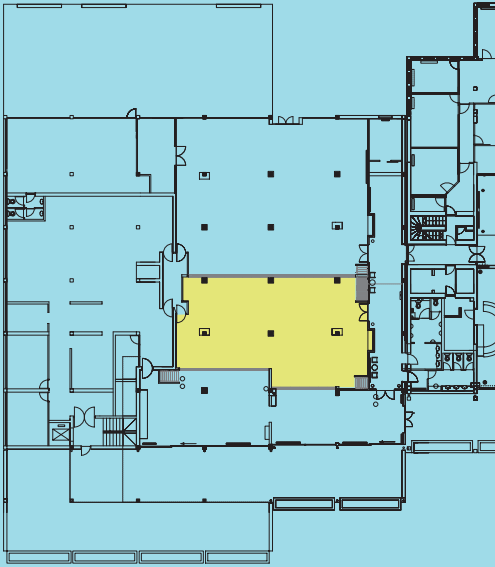

Four Points by Sheraton Panorama Hotel Zagreb

GRAND BALLROOM I

TOTAL AREA 240 m²
DOOR H/W 2,4 x 1,5 m²
HEIGHT 3,6 m
GROUND FLOOR

- Power point 16a / 220v
- Power point (magic) 16a / 380v
- ▲ Telephone point
- Television socket
- △ Internet

Four Points by Sheraton Panorama Hotel Zagreb

GRAND BALLROOM II

TOTAL AREA 156 m²
DOOR H/W 2,4 x 1,5 m²
HEIGHT 3,6 m
GROUND FLOOR

- Power point 16a / 220v
- Power point (magic) 16a / 380v
- ▲ Telephone point
- Television socket