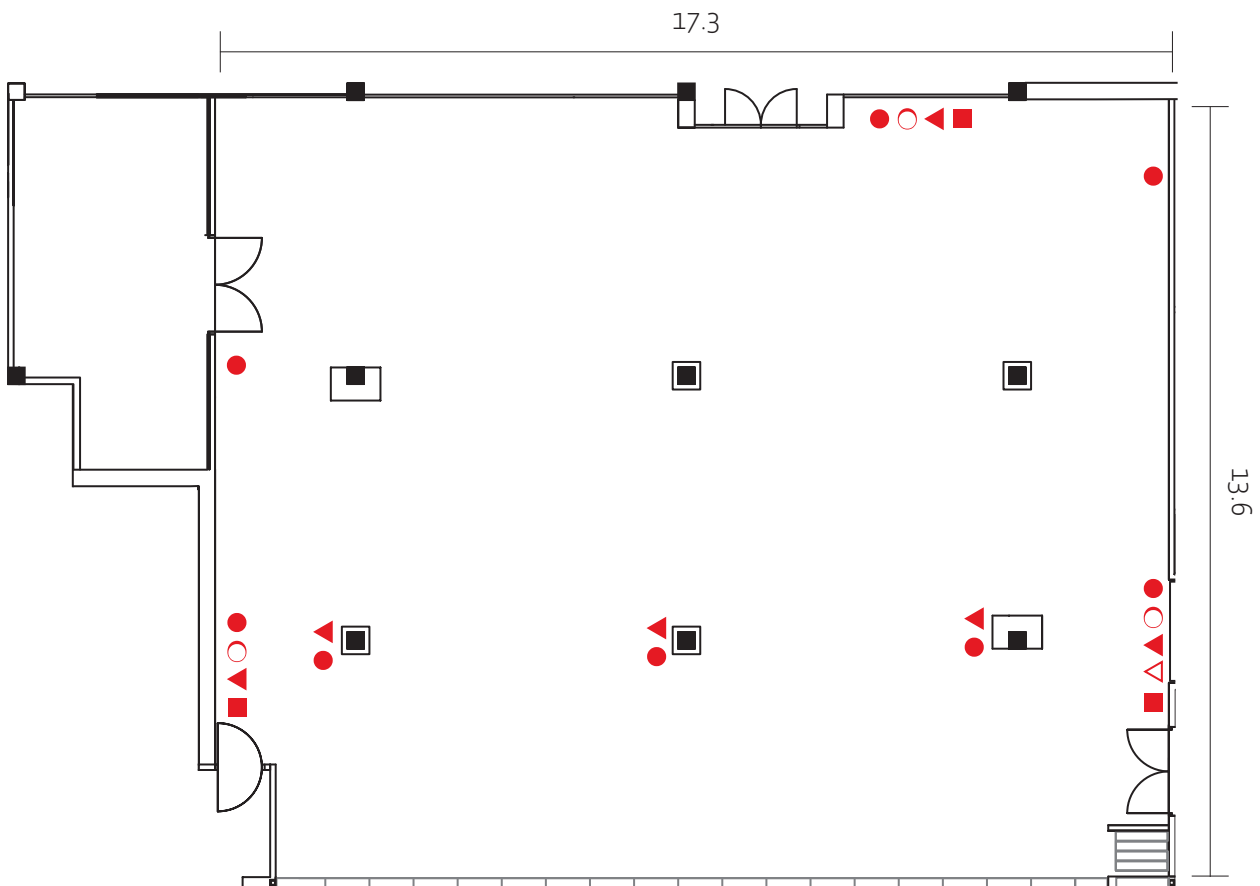

Four Points by Sheraton Panorama Hotel Zagreb

GRAND BALLROOM I

TOTAL AREA 240 m²
DOOR H/W 2,4 x 1,5 m²
HEIGHT 3,6 m
GROUND FLOOR

- Power point 16a / 220v
- Power point (magic) 16a / 380v
- ▲ Telephone point
- Television socket
- △ Internet

Four Points by Sheraton Panorama Hotel Zagreb

GRAND BALLROOM II

TOTAL AREA 156 m²
DOOR H/W 2,4 x 1,5 m²
HEIGHT 3,6 m
GROUND FLOOR

- Power point 16a / 220v
- Power point (magic) 16a / 380v
- ▲ Telephone point
- Television socket