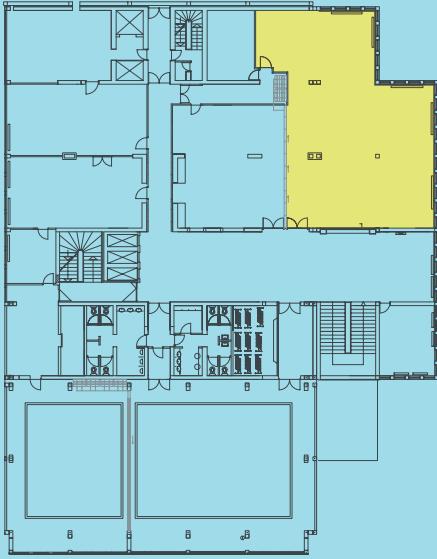

Four Points by Sheraton Panorama Hotel Zagreb

ZAGREB

TOTAL AREA 189 m²
DOOR H/W 2,2 x 1,7 m²
HEIGHT 2,7 m
MEZZANINE